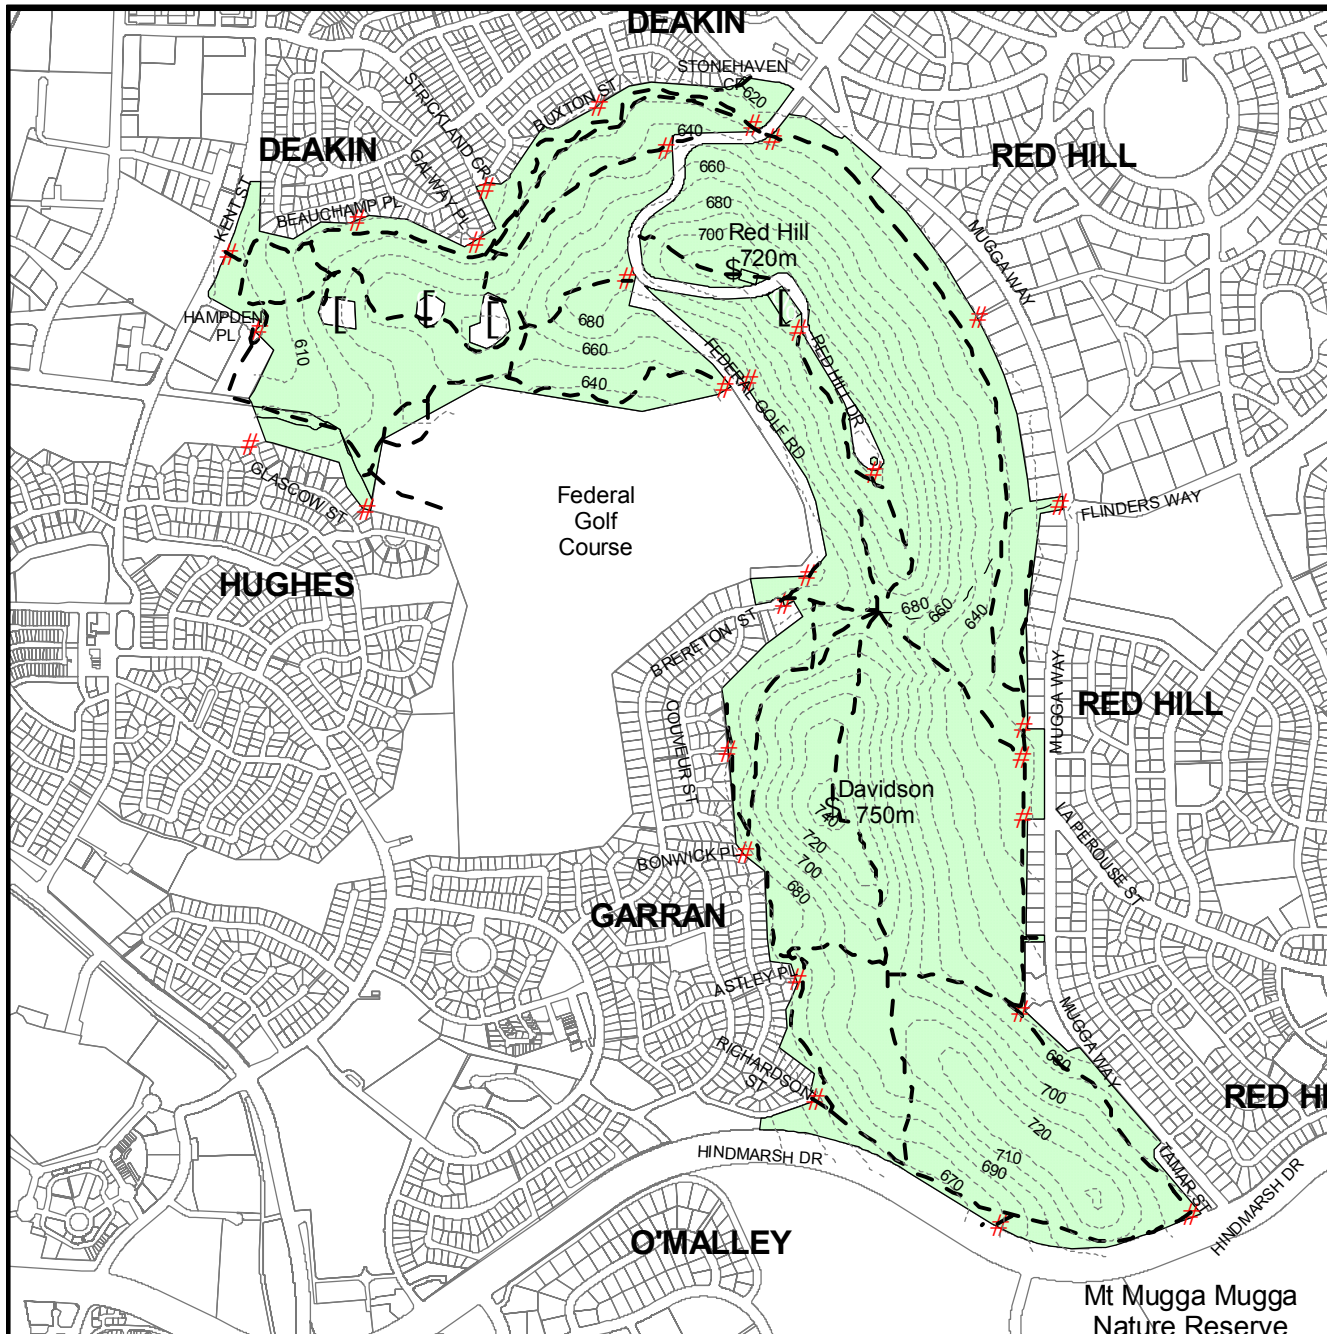

Canberra Nature Park

RED HILL NATURE RESERVE

KEY

- - - Management track
- - - Walking trail

- \$ Trig point/summit
- # Pedestrian access
- [Reservoir
- 3 Equestrian access

DOGS MUST BE ON A LEAD.
This Nature Reserve is not a designated dog exercise area.
Contact: Canberra Nature Park
6207 2087 BH

0 100 200 300 400 500 Meters

Disclaimer: Environment ACT does not warrant that this data is free from errors.

Base data supplied by ACT Land Information Centre, PALM 16 Chalis Street, DICKSON ACT

Helpline: (02) 6207 9777
www.environment.act.gov.au